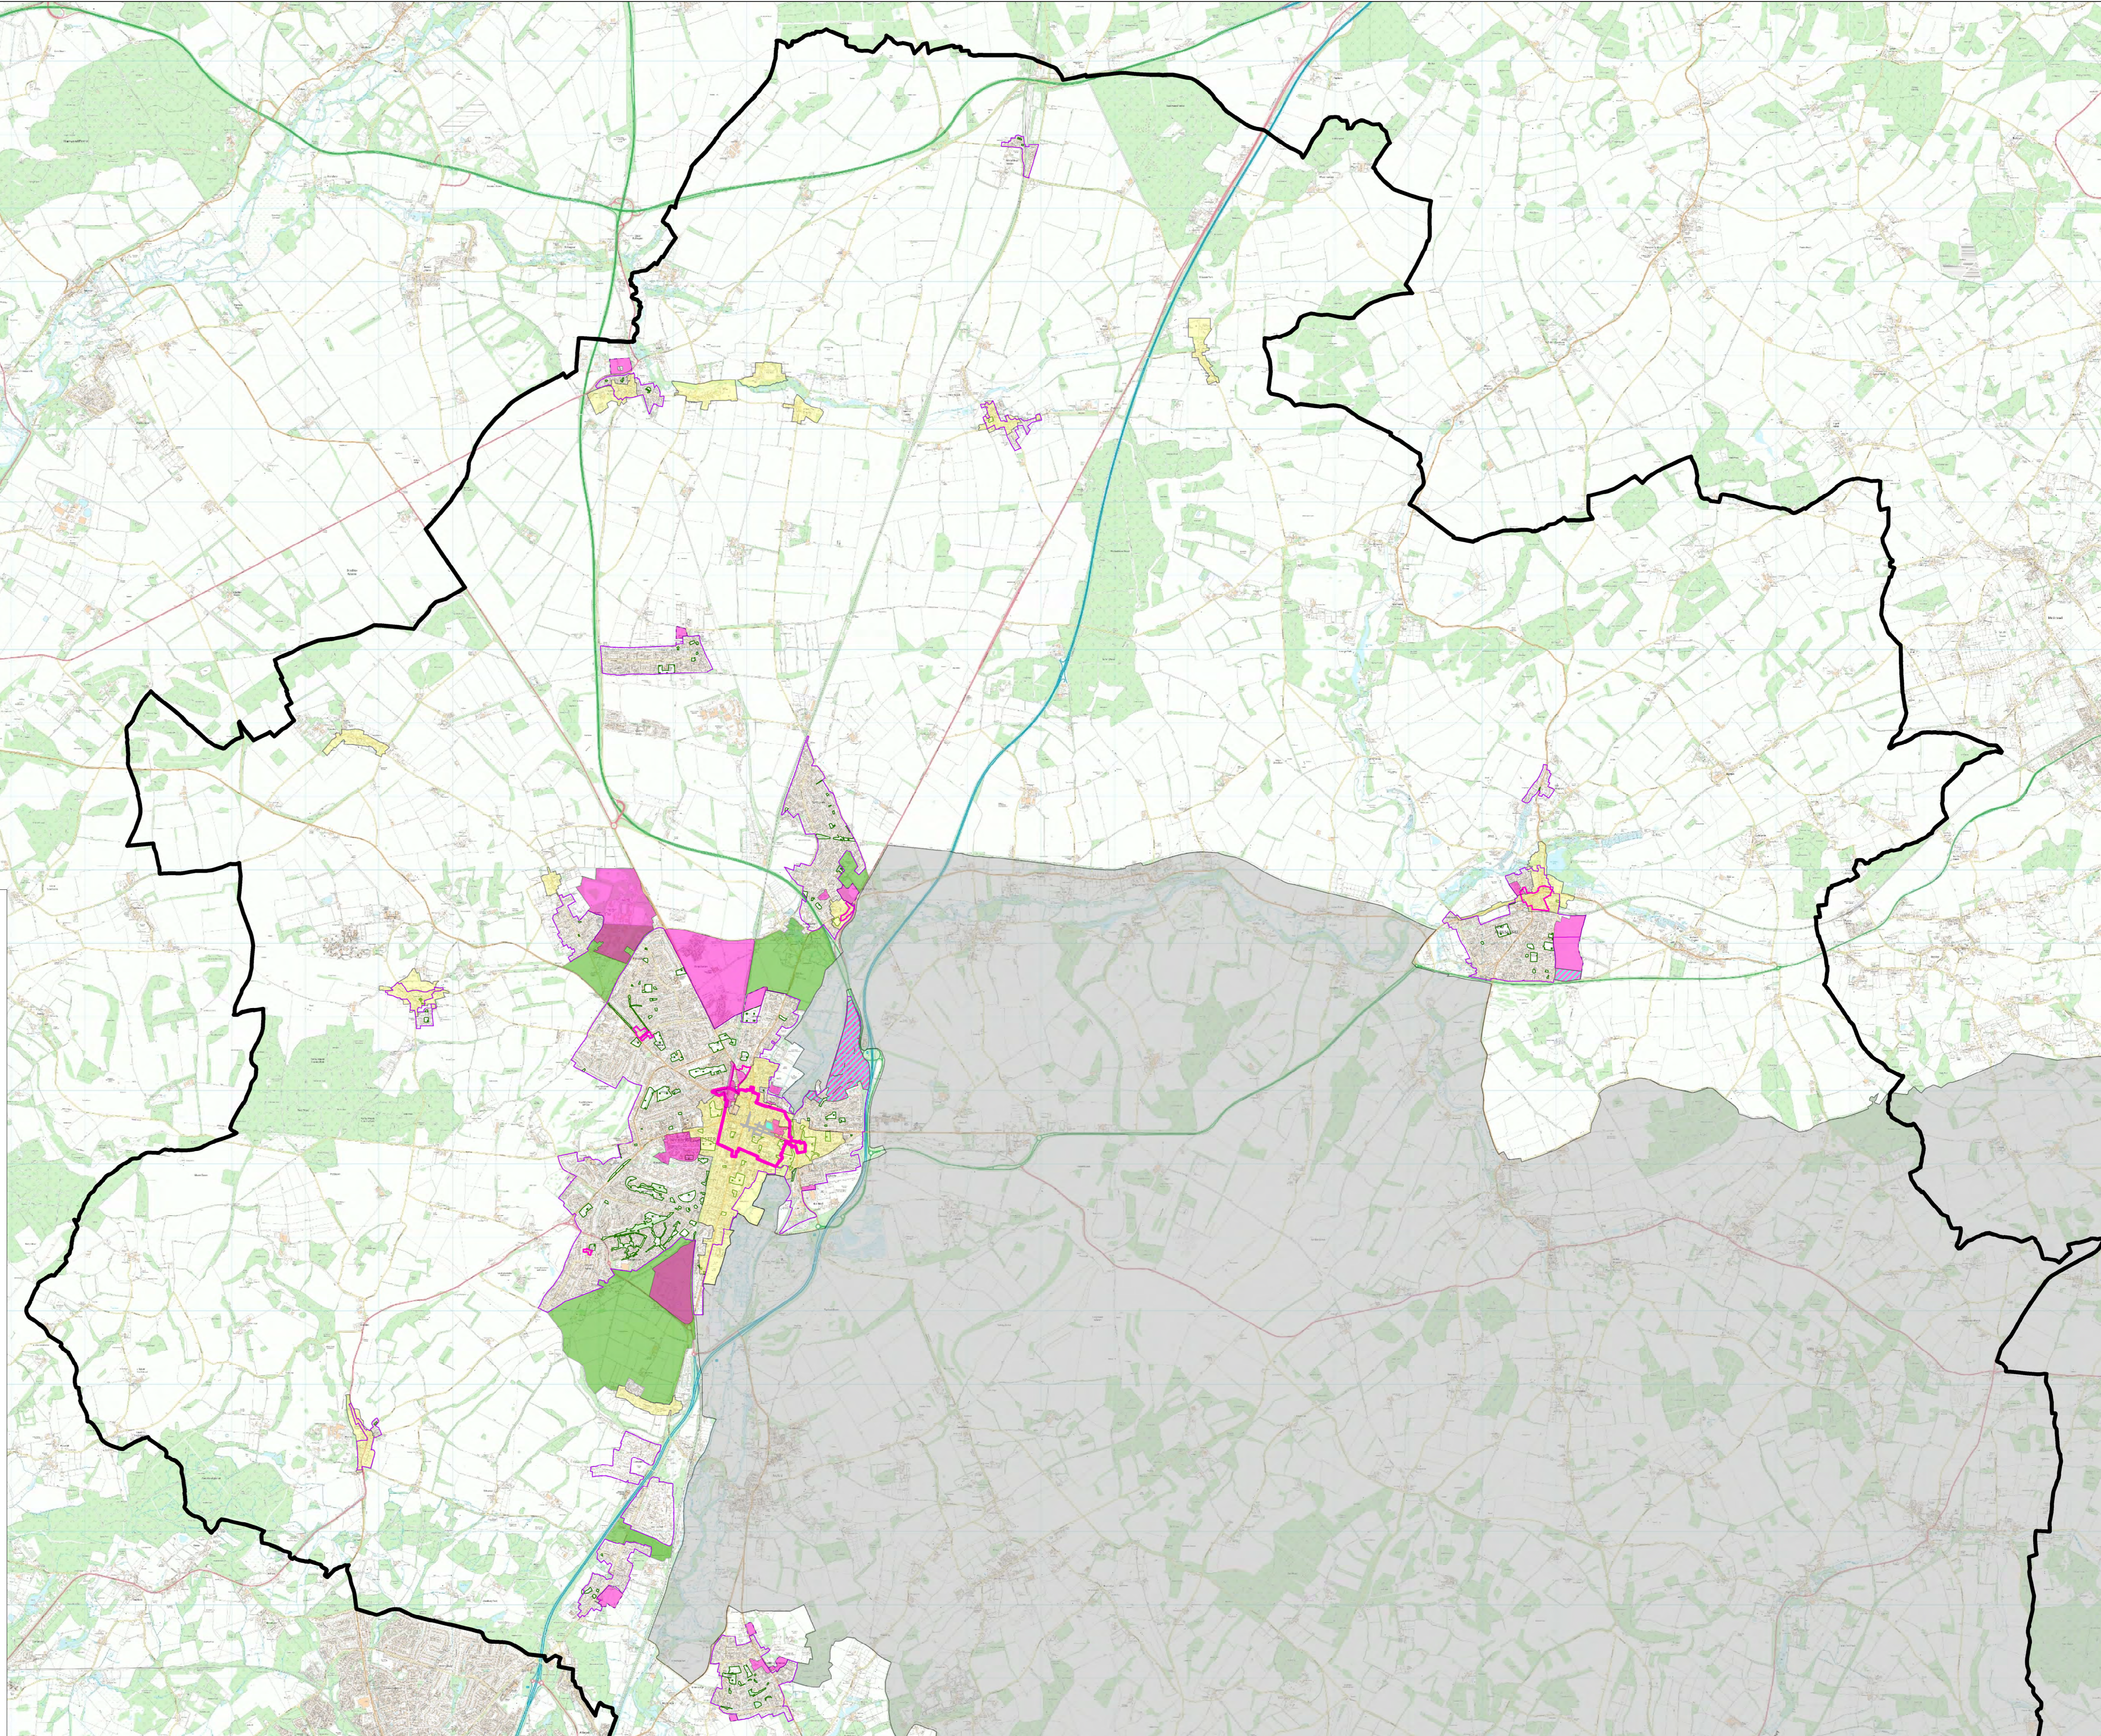

**Legend**

- Local Plan Allocations
- Employment Allocations
- H4 Proposed Settlement Boundary
- H4 Existing Settlement Boundary
- HE10 & HE11 Conservation Areas
- NE7 Settlement Gap
- NE10 Protected Open Areas
- SH6 Botley Bypass
- E3 District Centre
- E3 Town Centre
- E3 Local Centre
- E3 Shopping Areas
- SDNP
- Winchester CC Boundary

**WCC Local Plan Policies Map (North of the District Map 1 of 2)**

Please go to [www.localplan.winchester.gov.uk/discover-your-area](http://www.localplan.winchester.gov.uk/discover-your-area) to view the map online

## WCC Local Plan Policies Map (South of the District Map 2 of 2)

Please go to [www.localplan.winchester.gov.uk/discover-your-area](http://www.localplan.winchester.gov.uk/discover-your-area) to view the map online