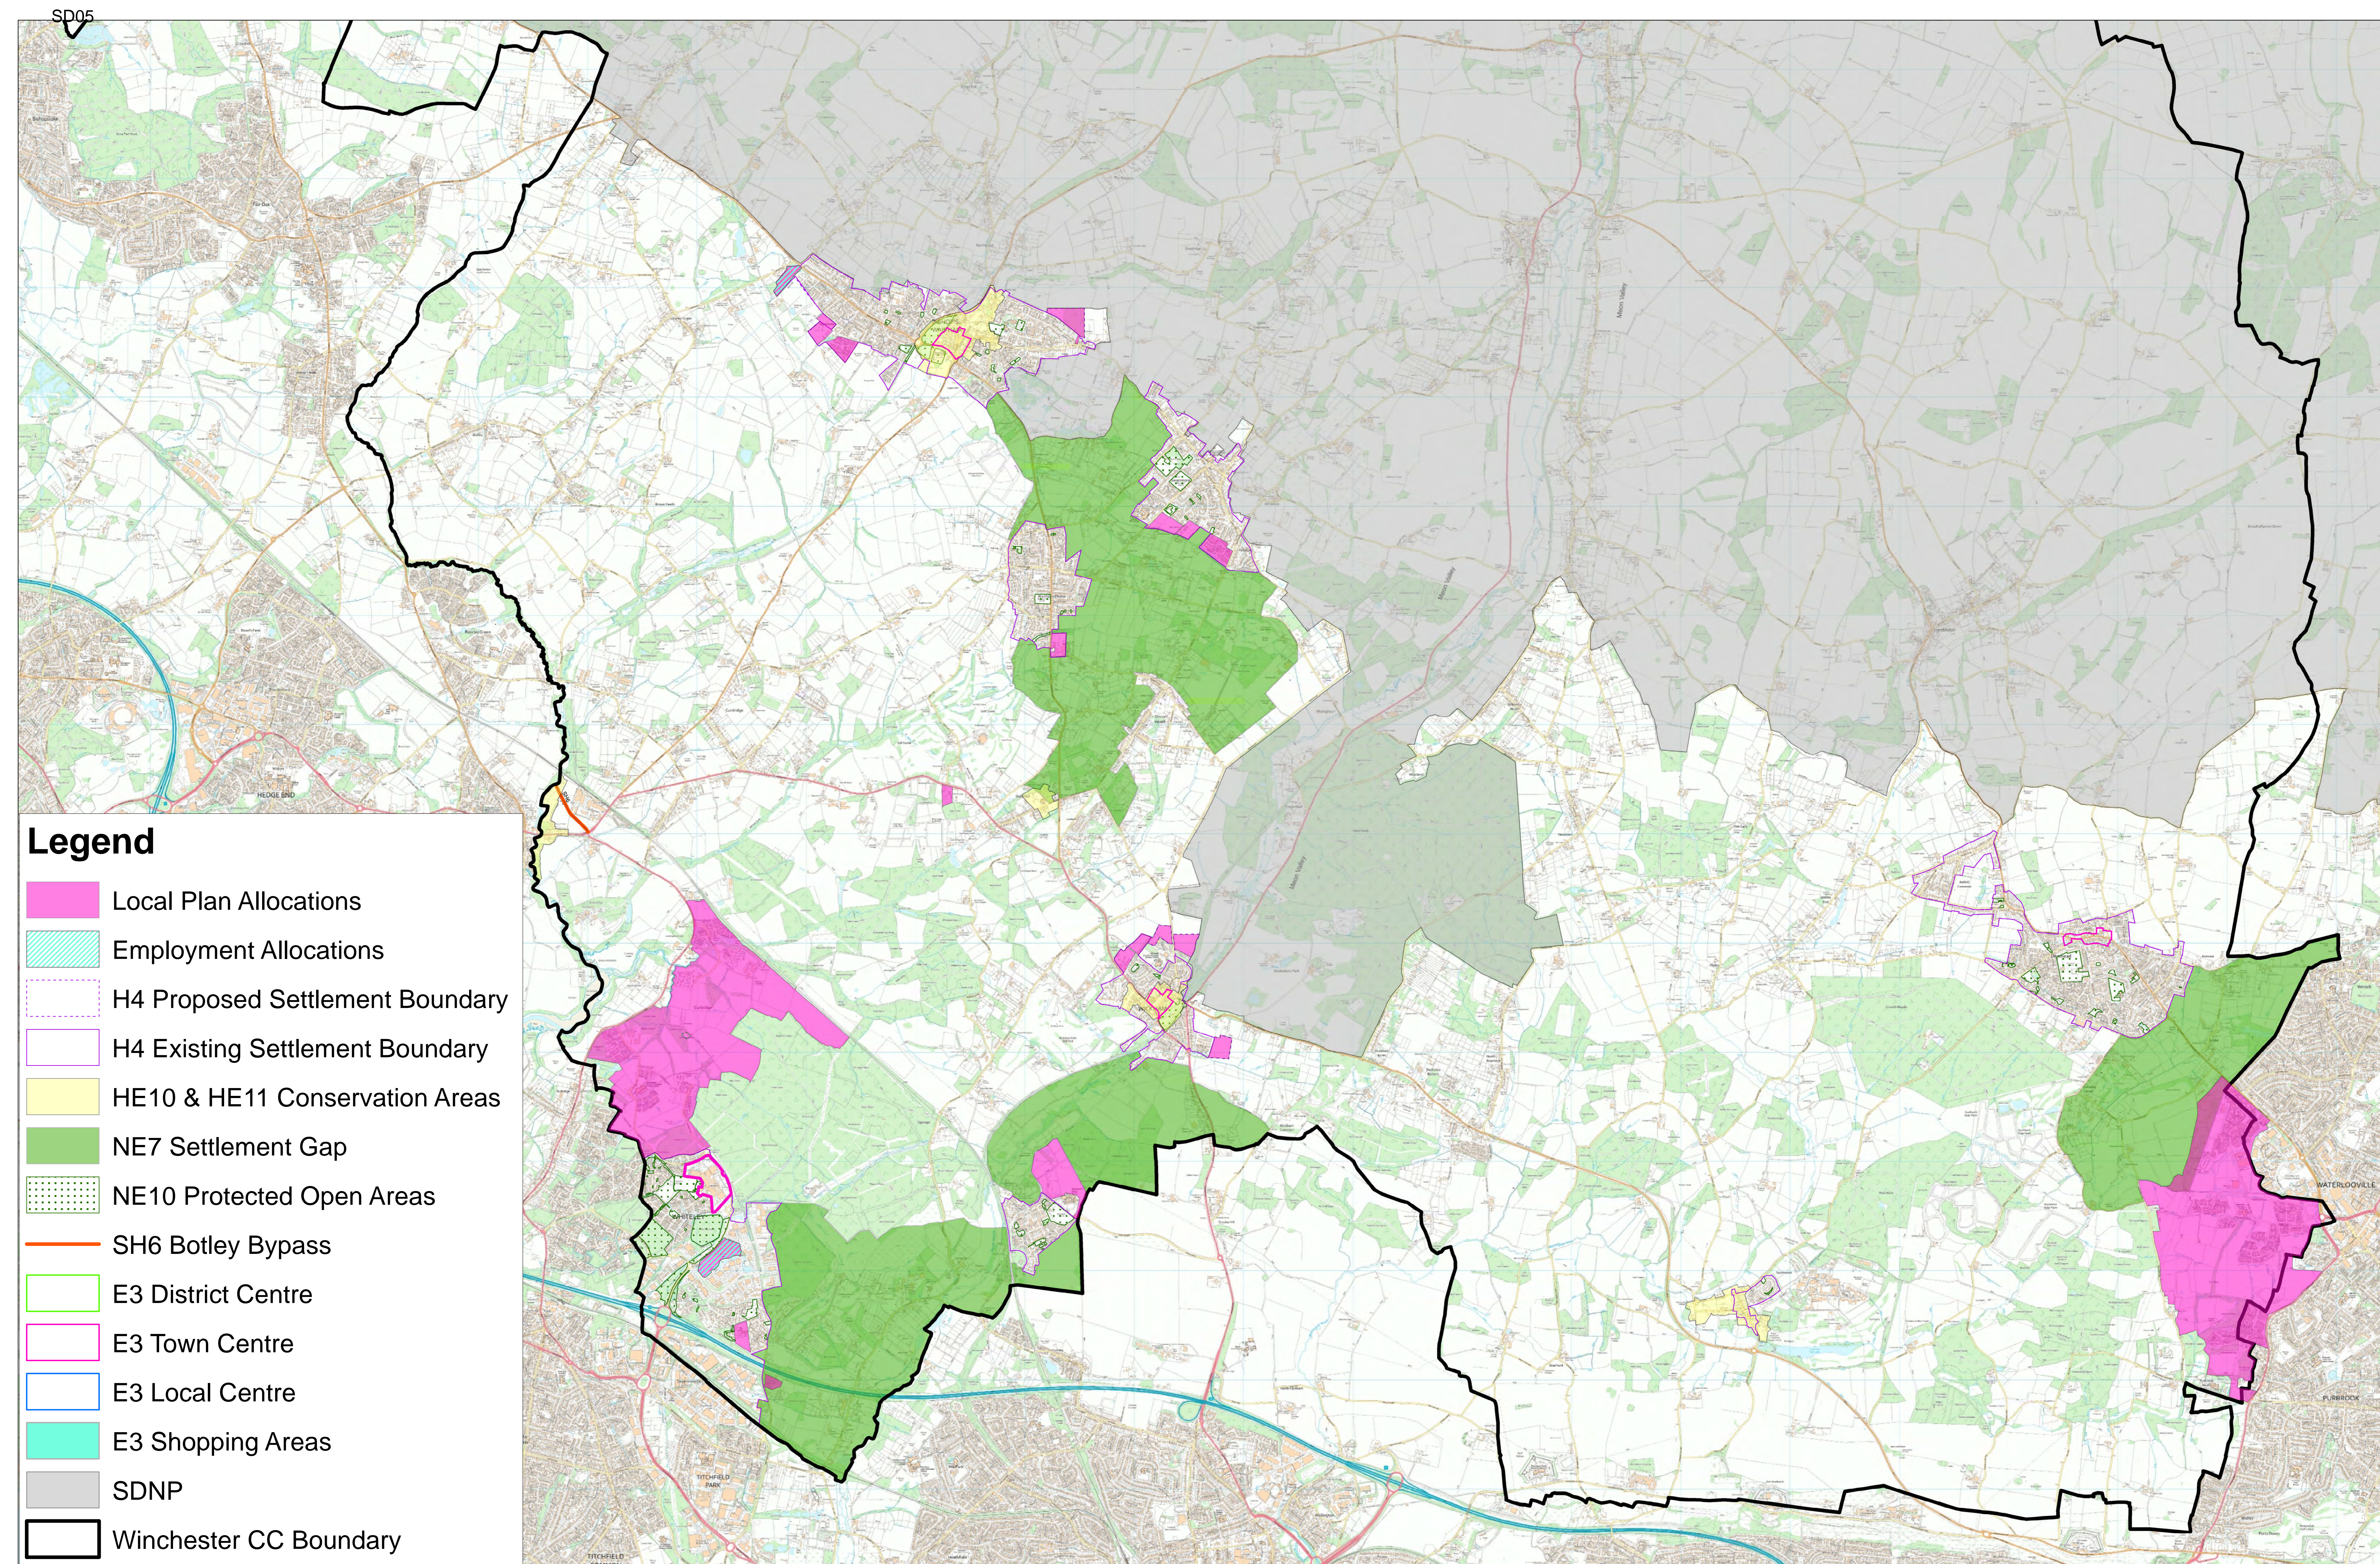

**Legend**

- Local Plan Allocations
- Employment Allocations
- H4 Proposed Settlement Boundary
- H4 Existing Settlement Boundary
- HE10 & HE11 Conservation Areas
- NE7 Settlement Gap
- NE10 Protected Open Areas
- SH6 Botley Bypass
- E3 District Centre
- E3 Town Centre
- E3 Local Centre
- E3 Shopping Areas
- SDNP
- Winchester CC Boundary

**WCC Local Plan Policies Map (North of the District Map 1 of 2)**

Please go to [www.localplan.winchester.gov.uk/discover-your-area](http://www.localplan.winchester.gov.uk/discover-your-area) to view the map online

## WCC Local Plan Policies Map (South of the District Map 2 of 2)

Please go to [www.localplan.winchester.gov.uk/discover-your-area](http://www.localplan.winchester.gov.uk/discover-your-area) to view the map online