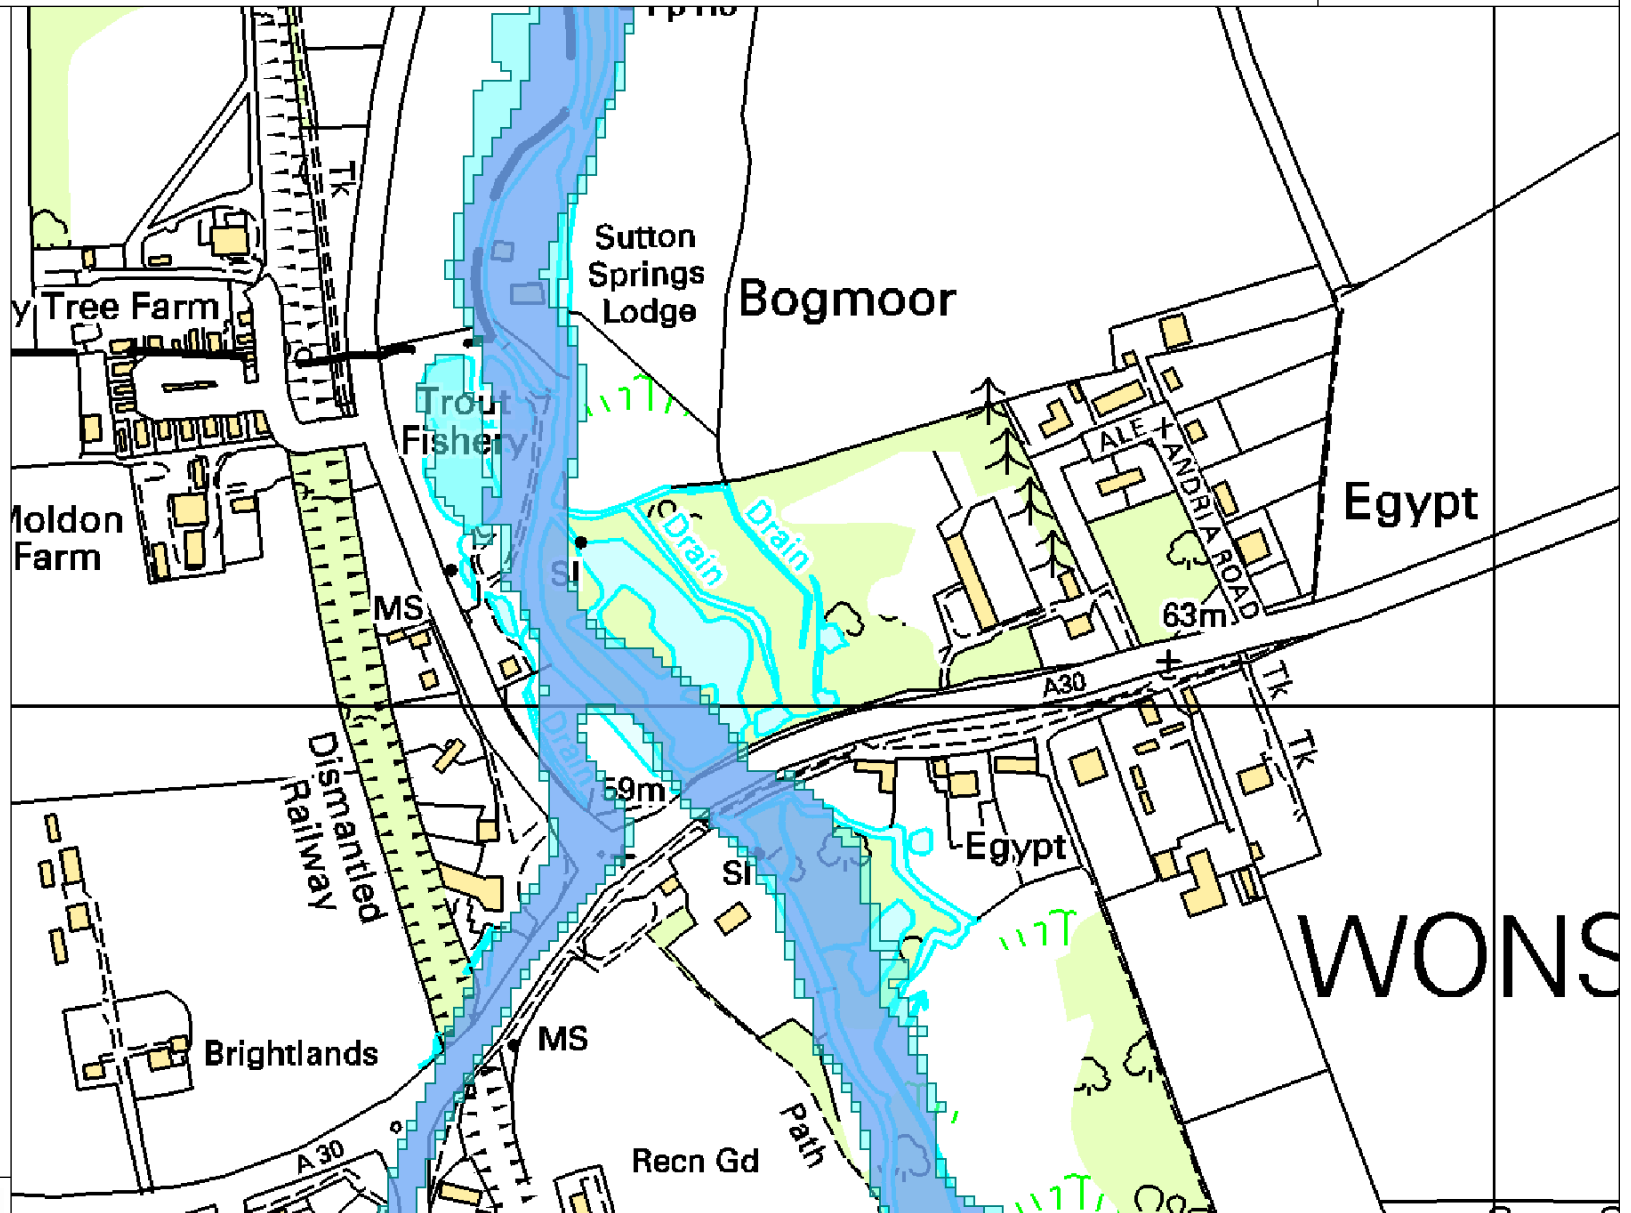

# Easimap

## Legend

-  Flood Map - Defences
-  Areas Benefiting from Flood Defences
-  Flood Map - Flood Storage Areas
-  Flood Map - Flood Zone 3
-  Flood Map - Flood Zone 2

0 38 76 114 m.